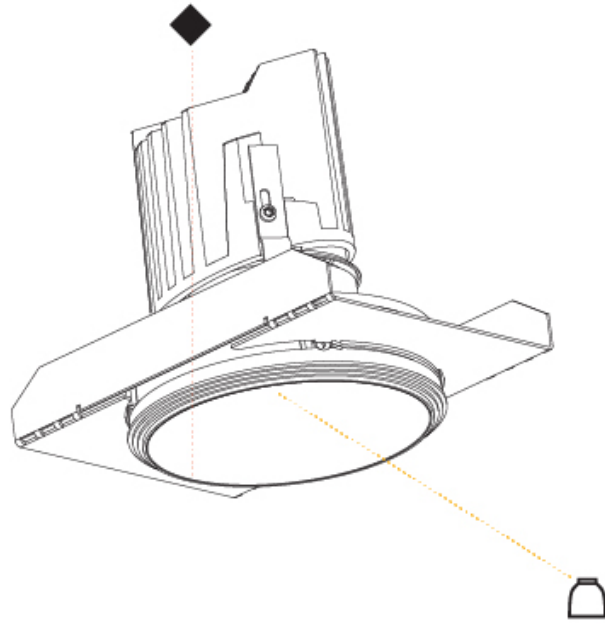

BIONIQ ROUND DEEP TRIMLESS

A35191-

PROJECT _____

TYPE _____

SPECIFIER _____

QUANTITY _____

DATE _____