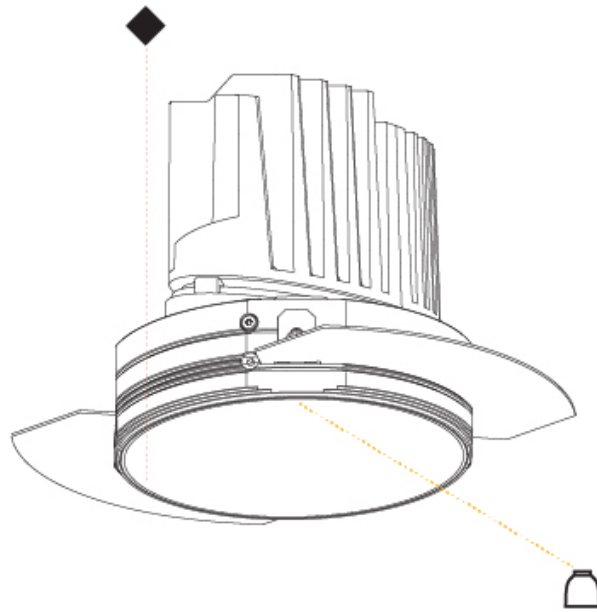

BIONIQ ROUND DEEP TRIMLESS

A35194-

PROJECT

TYPE

SPECIFIER

QUANTITY

DATE

A