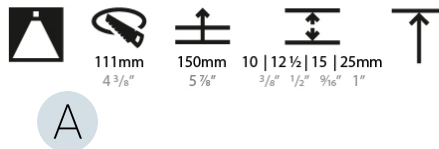

ELECTRICAL

Lamp Type: LED (Zhaga Standard)
Input Wattage (W): 13
Total Output Wattage (W): 11.8
Dimming: Tri-Mode (Non-Dimming and Phase Dimming (120Vac only) and 0-10V Dimming)
Driver Included: No
Driver Location: Recessed Housing
Driver Type: Constant Current - Universal
Driver Class: Class 2
Housing: See components
Input Voltage (V): 120 - 277
Constant Current (MA): 350

LED

Number of LEDs: 1
Color Temperature (°K): 2700 / 3000 / 3500 / 4000
Max. Delivered Lumen (lm): 876 / 909 / 955 / 974
Nominal Lumen (lm): 1304 / 1352 / 1421 / 1450
CRI: >90 CRI
Efficiency (%): 87.9 / 88.4 / 87.9
Lamp Life (hrs): 50000
Upon Request: RGB-W Tunable White Special Color Temperature Special LED

OPTICAL

Reflector°: 18 / 42 / 60
Optic°: Lens Pack - No Lens / Linear Spread Lens / Honeycomb / Spread Lens
Upon Request: Special Beam Angles

RATINGS AND CERTIFICATIONS

382, F 416-247-9319, www.zaneen.com

Created by Zaneen Lighting for North American Standards. At the end of the existing Model #. For assistance on 'custom' specifications, contact zteam@zaneen.com. In a constant effort to supply the best product, we reserve the right to change specifications or materials without notice. The most recent specification sheets are found at zaneen.com

IP rating: IP20